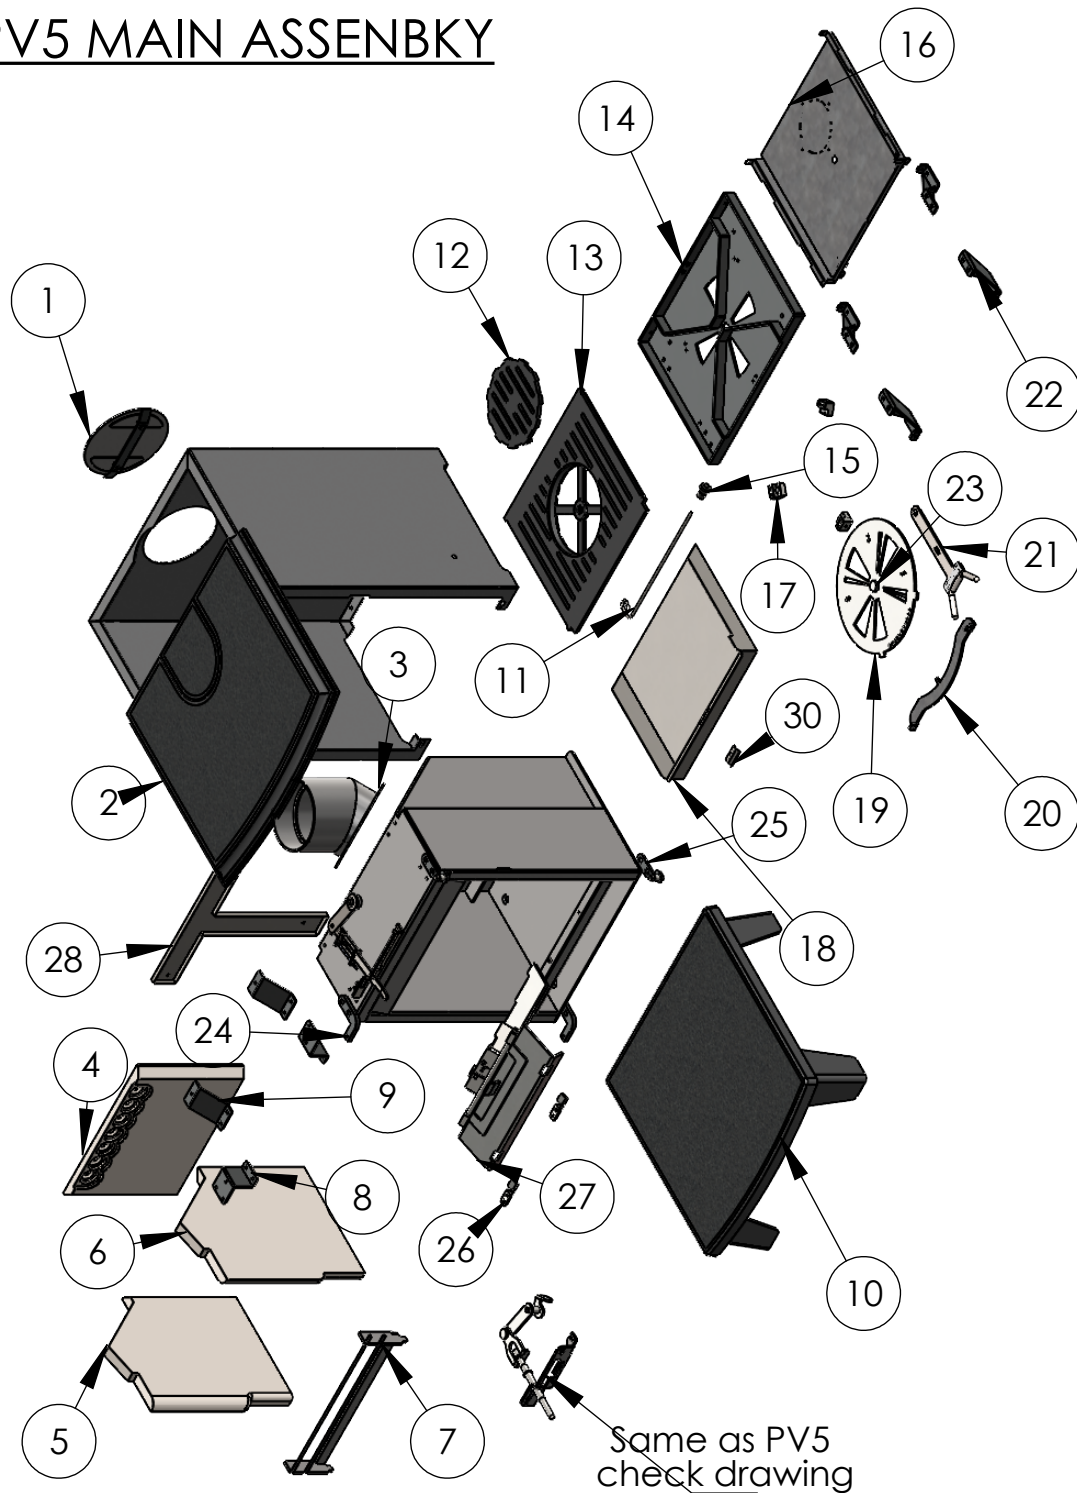

CPV5 MAIN ASSEMBLY

ITEM NO.	PART NUMBER	DESCRIPTION	QTY.
1	Spigot blanking plate	PSP-0007	1
2	Traditional Top Plate	Main top plate: PSP-0114 / Blanking plate : PSP-0124 / Top Plate infill: PSP-0125	1
3	5 inch 135deg spigot	PSP-0009	1
4	PV5 Rear Liner	PSP-0066	1
5	PV5 LH Side Liner	PSP-0078	1
6	PV5 RH Side Liner	PSP-0079	1
7	fuel retainer assy	PSP-0074	1
8	Outer Case bracket top	PSP-0011	2
9	Outer Case bracket rear	PSP-0010	2
10	Traditional Stand	PSP-0118	1
11	Riddle Rod	PSP-0024	1
12	Centre Grate	PSP-0065	1
13	Main Grate	PSP-0061	1
14	Plenum Fabrication	PSP-0050	1
15	Riddle Knob	PSP-0033	1
16	Outside Air Box	PSP-0056	1
17	Disc Valve Retainer	PSP-0057	3
18	Ashpan tray	PSP-0058	1
19	Disc Valve	PSP-0030	1
20	DEFRA Air Limiter	PSP-0047	1
21	Air Control Lever	PSP-0055	1
22	Front Support Leg	PSP-0020	4
23	Disc Valve Spindle	PSP-0073	1
24	Body Hinge	PSP-0019	2
25	Latch Pin Assy	PSP-0023	2
26	Baffle Support Bracket	PSP-0046	2
27	Active Baffle Assembly	PSP-0115	1
28	Tertiary Airbox	PSP-0071	1
29	Active Baffle control	Check drawing for PSP-0127 on PV5	1
30	Riddle Rod Retainer	PSP-0021	2

Same as PV5
check drawing